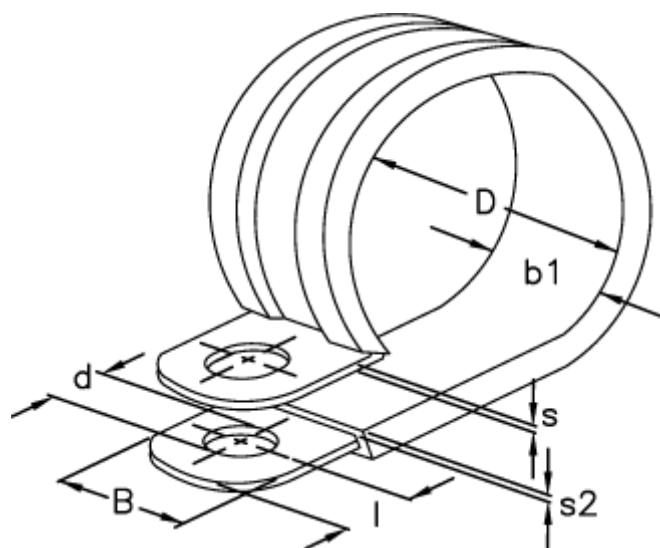

Article number: 029457112042

Description: Norma pipe retaining clip  
RLGU 1. 42/12 W1

## Measures

---

b1	= 15.0
d	= 6.4
Diameter D	= 42
l	= 6
s	= 0.8
s2	= 1.2
Width B	= 12